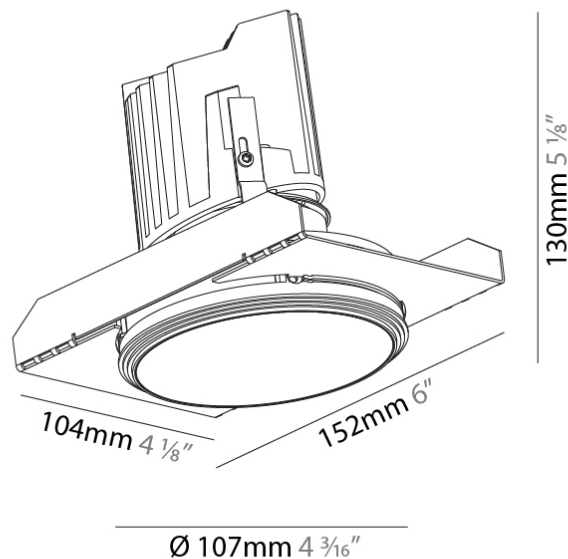

ELECTRICAL

Lamp Type: LED (Zhaga Standard)
Input Wattage (W): 13
Total Output Wattage (W): 11.8
Dimming: Tri-Mode (Non-Dimming and Phase Dimming (120Vac only) and 0-10V Dimming)
Driver Included: No
Driver Location: Recessed Housing
Driver Type: Constant Current - Universal
Driver Class: Class 2
Housing: See components
Input Voltage (V): 120 - 277
Constant Current (MA): 350

LED

Number of LEDs: 1
Color Temperature (°K): 2700 / 3000 / 3500 / 4000
Max. Delivered Lumen (lm): 876 / 909 / 955 / 974
Nominal Lumen (lm): 1304 / 1352 / 1421 / 1450
CRI: >90 CRI
Efficiency (%): 87.9 / 88.4 / 87.9
Lamp Life (hrs): 50000
Upon Request: RGB-W Tunable White Special Color Temperature Special LED

OPTICAL

Reflector°: 18 / 42 / 60
Optic°: Lens Pack - No Lens / Linear Spread Lens / Honeycomb / Spread Lens
Upon Request: Special Beam Angles

RATINGS AND CERTIFICATIONS

382, F 416-247-9319, www.zaneen.com

Created by Zaneen Lighting for North American Standards. At the end of the existing Model #. For assistance on 'custom' specifications, contact zteam@zaneen.com. In a constant effort to supply the best product, we reserve the right to change specifications or materials without notice. The most recent specification sheets are found at zaneen.com

IP rating: IP20